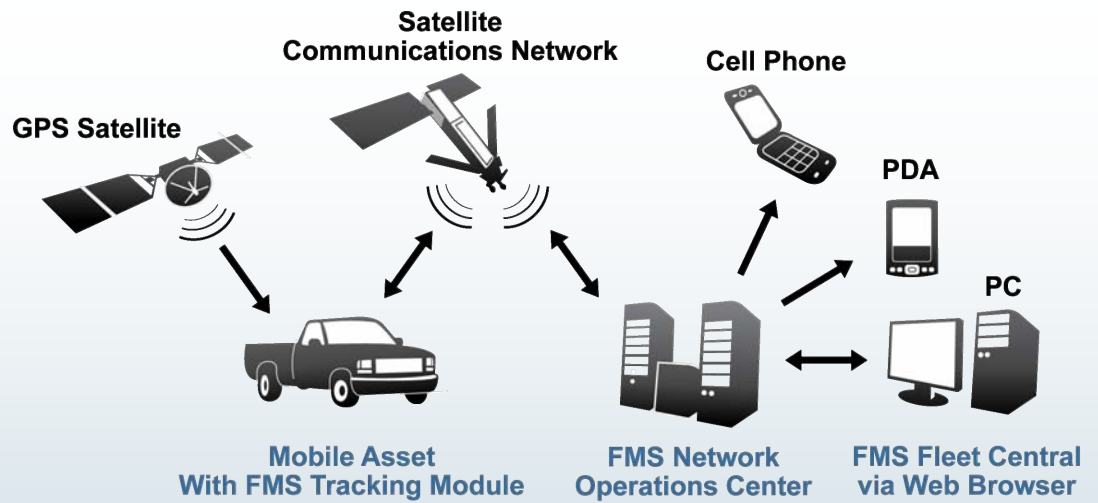

FMS works closely with every client to ensure system installation and deployment is complete and on schedule.

With an online knowledge base and truly helpful documentation you may never encounter a problem you can't solve yourself. But if you do, FMS is just a phone call away.

Real-Time Data From Anywhere, Anytime

FMS tracking modules maintain continuous GPS location, direction and speed information and combine that with vehicle performance data for complete mobile resource management. Fleet information is delivered from the vehicle via satellite, ensuring data delivery without need for cell towers and regardless of land geography. Data is received, stored and analyzed at the FMS network operations center and is accessed from the FMS hosted application, Fleet Central.