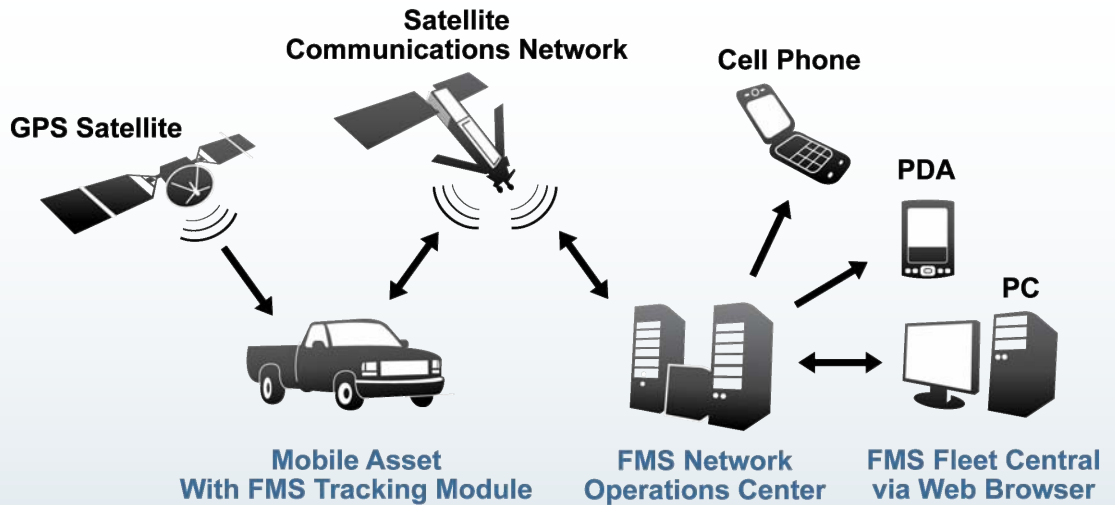

With an online knowledge base and truly helpful documentation you may never encounter a problem you can't solve yourself. But if you do, FMS is just a phone call away.

Corporate Offices

Fleet Management Solutions
3426 Empresa Drive
San Luis Obispo, CA 93401

Contact Us

Toll-Free: 1-888-787-0508
Tel: +1-805-787-0508
Fax: +1-805-787-0509
Email: info@fmsgps.com

www.fmsgps.com

Real-Time Data From Anywhere, Anytime

FMS tracking modules maintain continuous GPS location, direction and speed information and combine that with vehicle performance data for complete mobile resource management. Fleet information is delivered from the vehicle via satellite, ensuring data delivery without need for cell towers and regardless of land geography. Data is received, stored and analyzed at the FMS network operations center and is accessed from the FMS hosted application, Fleet Central.

- » Fleet Efficiency
- » Crew Monitoring

- » Driver Safety
- » Asset Security

Global Coverage, Two-way Satellite, Real-time, Rugged, Remote