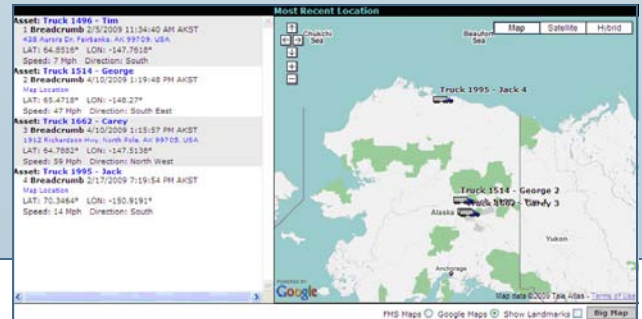

Contact Us

Toll-Free: 1-888-787-0508
Tel: +1-805-787-0508
Fax: +1-805-787-0509
Email: info@fmsgps.com

www.fmsgps.com

Real-Time Data From Anywhere, Anytime

FMS tracking modules maintain continuous GPS location, direction and speed information and combine that with vehicle performance data for complete mobile resource management. Fleet information is delivered from the vehicle via satellite, ensuring data delivery without need for cell towers and regardless of land geography. Data is received, stored and analyzed at the FMS network operations center and is accessed from the FMS hosted application, Fleet Central.